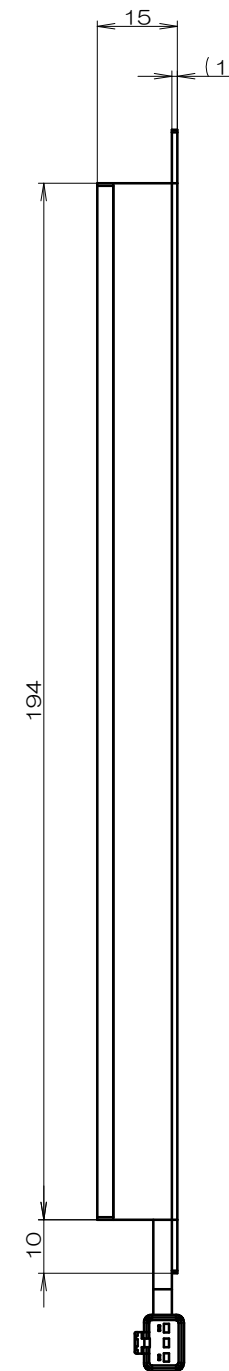

SBL-180X180x

Copyright(C) 2015 CCS Asia PTE LTD. All rights reserved.
 Reproduction or photocopy without permission is prohibited.

Input Voltage: DC24V
 Power Consumption: 44W