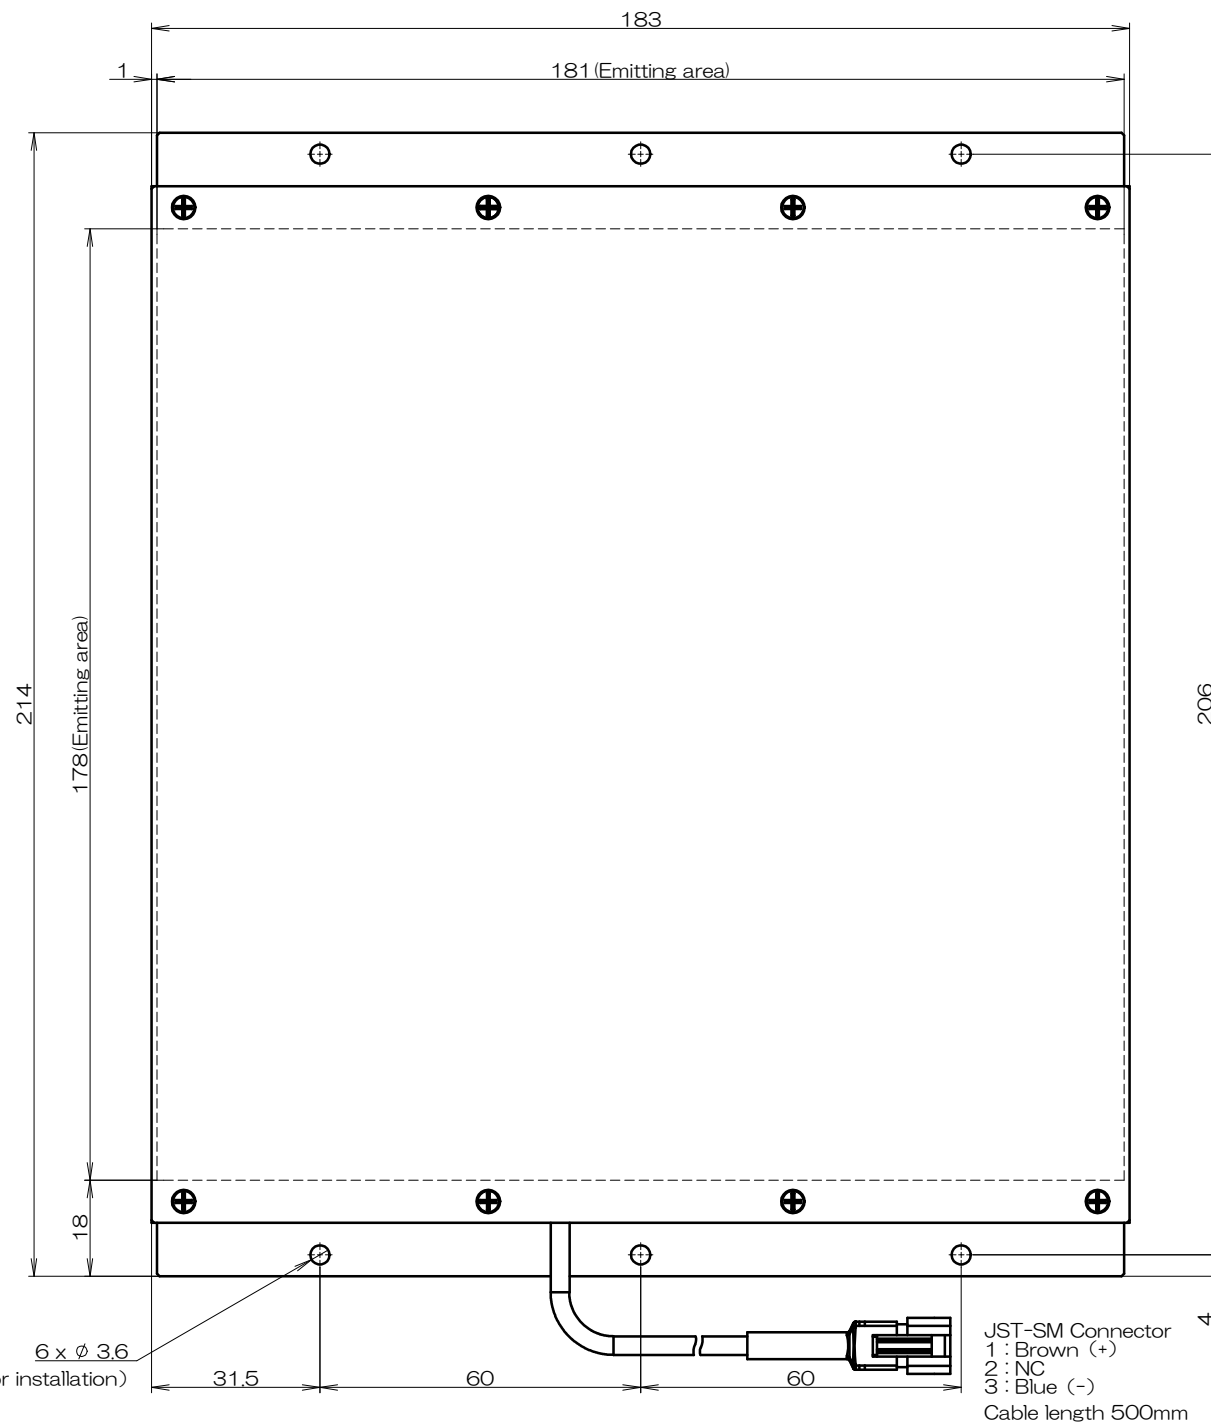

SBL-180X180x

Copyright(C) 2015 CCS Asia PTE LTD. All rights reserved.
 Reproduction or photocopy without permission is prohibited.

Input Voltage: DC24V
 Power Consumption: 44W